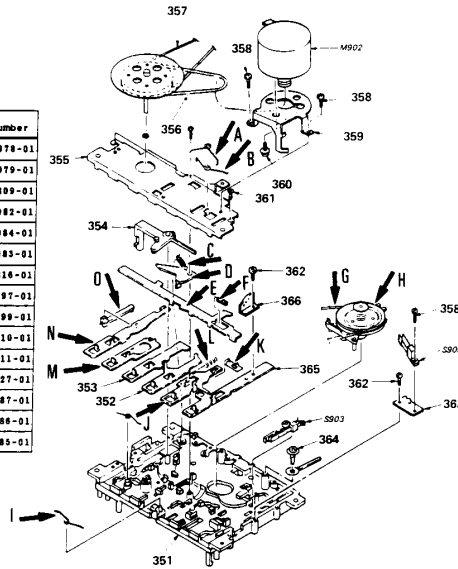

SONY

Hi-Fi Products
Service Bulletin

Model: TC-W285/W380

No. 71

Subject: Missing Part Numbers

Date: May 24, 1989

Symptom:
(**)

Solution: Please add the following part numbers to your service manual:

(5) DECK B (2)

Bulletin Reference	Description	Part Number
A	Spring	4-894-978-01
B	Spring "B" Deck	4-894-979-01
C	Spring	3-390-889-01
D	"S" Arm	4-894-982-01
E	Function Lever	4-894-984-01
F	"C" Spring	4-894-983-01
G	Square Belt	3-390-816-01
H	Power Arm Assembly	4-894-997-01
I	Spring	4-894-999-01
J	Play Lever	3-390-810-01
K	REC Stop Lever "B" Deck	3-390-811-01
L	Spring "A" Deck	3-390-827-01
M	"SE" Lever	4-894-987-01
N	Pause Lever	4-894-986-01
O	Pause Arm	4-894-985-01

CSA-13 Tape Deck

Reference: Technical Department

PRINTED IN U.S.A.
CSA-13589-1